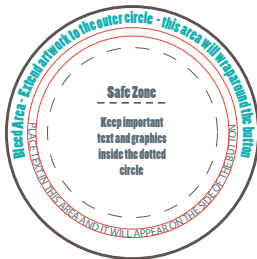

SAFE ZONE

All critical element (text, images, graphic elements logos etc.) must be kept inside the blue box

TRIMMING ZONE

Please allow 0.35 inches cutting tolerance around your card. We recommend no borders due to shifting in the cutting process, borders may appear uneven.

BLEED ZONE 0.10 inches

Make sure to extend the background images all the way to the edge of the black line.

..... SCORING LINE

Please send artwork without blue, pink, and black frames.

If you send files as EPS, PDF, AI all texts should be converted to outlines.

1 Inch Button Template

1 Inch Button Template

1 Inch Button Template

1 Inch Button Template