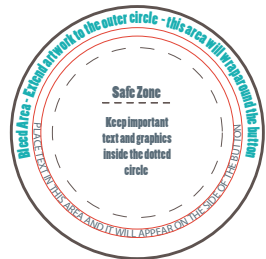

1 Inch Button Template