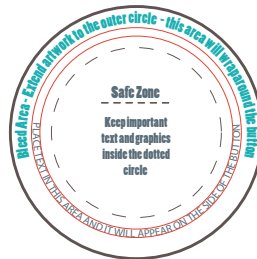

SAFE ZONE

All critical element (text, images, graphic elements logos etc.) must be kept inside the blue box

TRIMMING ZONE

Please allow 0.35 inches cutting tolerance around your card. We recommend no borders due to shifting in the cutting process, borders may appear uneven.

BLEED ZONE 0.10 inches

Make sure to extend the background images all the way to the edge of the black line.

..... SCORING LINE

Please send artwork without blue, pink, and black frames.

If you send files as EPS, PDF, AI all texts should be converted to outlines.

1 Inch Button Template

1 Inch Button Template

1 Inch Button Template

1 Inch Button Template